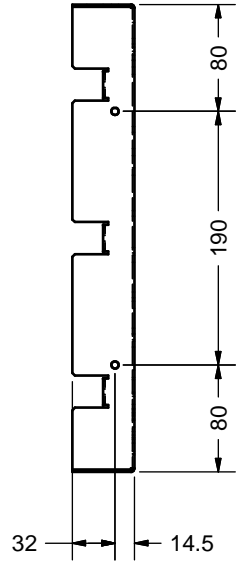

Physical Specifications

<i>Dimensions (WxHxD)</i>	435mm x 350mm x 46mm	<i>Operating Environment</i>	0 to 40 degrees C, 90% relative humidity, non-condensing
<i>Weight</i>	TBA	<i>Audio</i>	2 + 2 Watts
		<i>RTB Warranty</i>	1 Year
		<i>Build Material</i>	Powder Coated Aluminium Chassis
		<i>Fixing Details</i>	VESA Mount and Side fixing available

Power Specifications

<i>Power Supply</i>	12v DC External
<i>Power Consumption</i>	20 Watts Normal
<i>Power Rating</i>	60 watts

PC Specifications

<i>Processor</i>	N/A	<i>Memory</i>	N/A
<i>Hard Disc Drive</i>	N/A		

Special Comments

The TFT Panel included within this product is manufactured by Chimei

19" Chassis Monitor Pictures

Title	Material	Issue	Date 22/03/2006	Dimensions in Millimetres
Drawing No. FG_OFSC_19_Drw	Finish	General tolerance unless otherwise stated	+/- 0.25	Drawings created using Autodesk
Drawing Produced for Future Generation Services Ltd				Drawn by Delroy
© Copyright 2005 Future Generation. This drawing/specification remains the copyright of Future Generation and must not be copied in any form whatsoever without prior written permission				Approved by
Scale			Sheet 1 of 1	