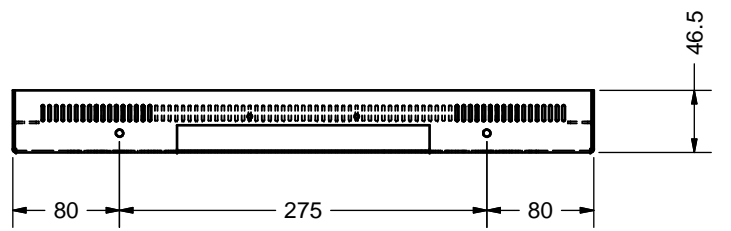

Title	Material	Issue	Date 22/03/2006	Dimensions in Millimetres
Drawing No. FG_OFSC_19_Drw	Finish	General tolerance unless otherwise stated	+/- 0.25	Drawings created using Autodesk
Drawing Produced for Future Generation Services Ltd				Drawn by Delroy
© Copyright 2005 Future Generation. This drawing/specification remains the copyright of Future Generation and must not be copied in any form whatsoever without prior written permission				Approved by
Scale			Sheet 1 of 1