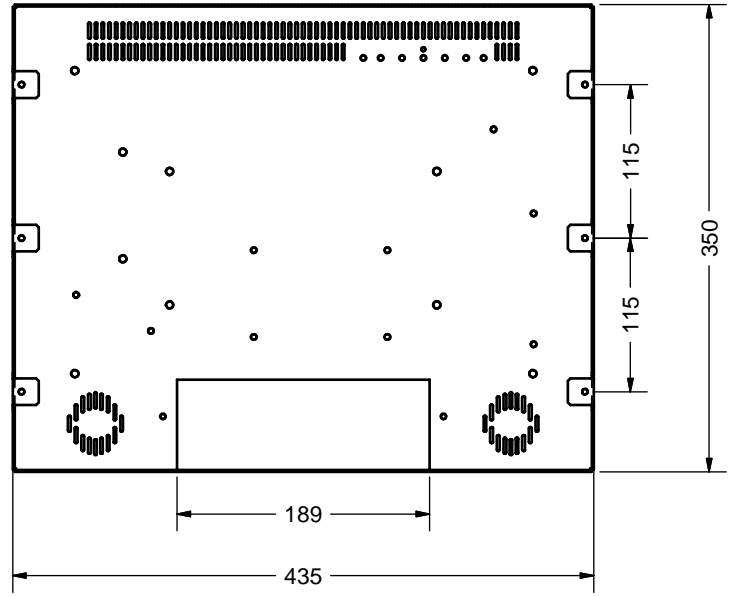

19" Chassis Monitor

19" Open Frame Chassis Monitor

This 19" Open Frame Chassis Monitor has mounting options at both the side and rear of the unit, it offers an unparalleled ease of integration.

The main feature that sets this monitor apart from the rest is the ability to integrate a stereo audio system, with either phono outputs or integral speakers. Ideal for any kiosk product, allowing the system to drive non-active speakers without the need for expensive audio systems.

Physical Specifications

<i>Dimensions (WxHxD)</i>	435mm x 350mm x 46mm	<i>Operating Environment</i>	0 to 40 degrees C, 90% relative humidity, non-condensing
<i>Weight</i>	TBA	<i>Audio</i>	2 + 2 Watts
		<i>RTB Warranty</i>	1 Year
		<i>Build Material</i>	Powder Coated Aluminium Chassis
		<i>Fixing Details</i>	VESA Mount and Side fixing available

Special Comments

The TFT Panel included within this product is manufactured by Chimei

19" Chassis Monitor Pictures

Title	Material	Issue	Date 22/03/2006	Dimensions in Millimetres
Drawing No. FG_OFSC_19_Drw	Finish	General tolerance unless otherwise stated	+/- 0.25	Drawings created using Autodesk
Drawing Produced for Future Generation Services Ltd				Drawn by Delroy
© Copyright 2005 Future Generation. This drawing/specification remains the copyright of Future Generation and must not be copied in any form whatsoever without prior written permission				Approved by
Scale			Sheet 1 of 1	