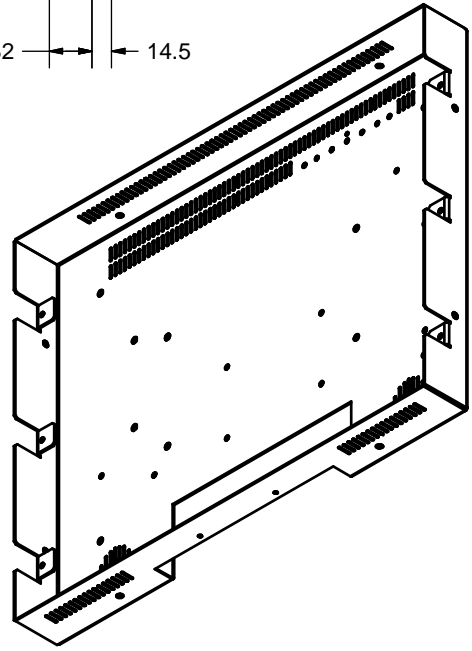

Title	Material	Issue	Date 22/03/2006	Dimensions in Millimetres
Drawing No. FG_OFSC_19_Drw	Finish	General tolerance unless otherwise stated	+/- 0.25	Drawings created using Autodesk
Drawing Produced for Future Generation Services Ltd				Drawn by Delroy
© Copyright 2005 Future Generation. This drawing/specification remains the copyright of Future Generation and must not be copied in any form whatsoever without prior written permission				Approved by
Scale			Sheet 1 of 1