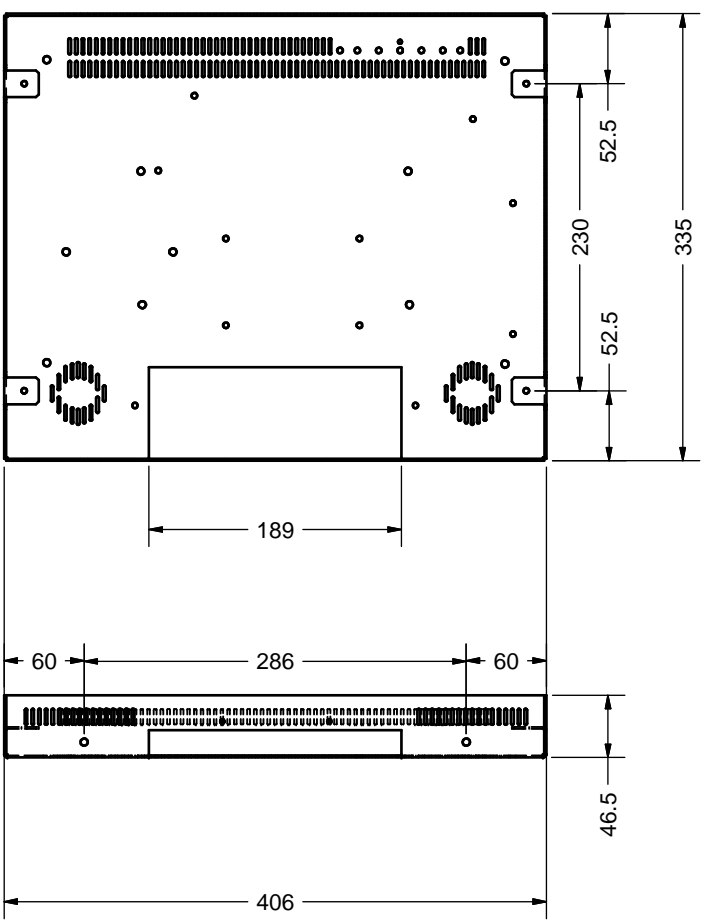

17" Chassis Monitor

17" Open Frame Chassis Monitor

Although very different, this 17" Open Frame Chassis Monitor is designed to fit in the footprint of the 3M MicroTouch FPD Chassis Monitors. With mounting options at both the side and rear of the unit, it offers an unparalleled ease of integration.

Physical Specifications

<i>Dimensions (WxHxD)</i>	406mm x 335mm x 46mm	<i>Operating Environment</i>	0 to 40 degrees C, 90% relative humidity, non-condensing
<i>Weight</i>	TBA	<i>Audio</i>	2 + 2 Watts
		<i>RTB Warranty</i>	1 Year
		<i>Build Material</i>	Powder Coated Aluminium Chassis
		<i>Fixing Details</i>	VESA Mount and Side fixing available

Special Comments

The TFT Panel included within this product is manufactured by Chimei

17" Chassis Monitor Pictures

Title	Material	Issue	Date 22/03/2006	Dimensions in Millimetres	
Drawing No. FG_OFSC_17_Drw	Finish	General tolerance unless otherwise stated +/- 0.25		Drawings created using Autodesk	
Drawing Produced for Future Generation Services Ltd © Copyright 2005 Future Generation. This drawing/specification remains the copyright of Future Generation and must not be copied in any form whatsoever without prior written permission.				Drawn by Delroy	
				Approved by	
Scale			Sheet 1 of 1		