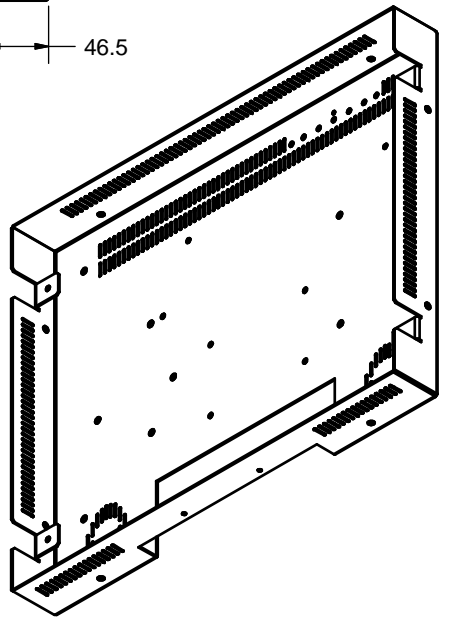

17" Chassis Monitor

17" Open Frame Chassis Monitor

Although very different, this 17" Open Frame Chassis Monitor is designed to fit in the footprint of the 3M MicroTouch FPD Chassis Monitors. With mounting options at both the side and rear of the unit, it offers an unparalleled ease of integration.

Special Comments

The TFT Panel included within this product is manufactured by Chimei

17" Chassis Monitor Pictures

Title	Material	Issue	Date 22/03/2006	Dimensions in Millimetres	
Drawing No. FG_OFSC_17_Drw	Finish	General tolerance unless otherwise stated +/- 0.25		Drawings created using Autodesk	
Drawing Produced for Future Generation Services Ltd © Copyright 2005 Future Generation. This drawing/specification remains the copyright of Future Generation and must not be copied in any form whatsoever without prior written permission.				Drawn by Delroy	
				Approved by	
Scale			Sheet 1 of 1		