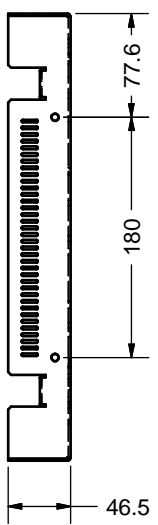

17" Chassis Monitor

17" Open Frame Chassis Monitor

Although very different, this 17" Open Frame Chassis Monitor is designed to fit in the footprint of the 3M MicroTouch FPD Chassis Monitors. With mounting options at both the side and rear of the unit, it offers an unparalleled ease of integration.

Physical Specifications

<i>Dimensions (WxHxD)</i>	406mm x 335mm x 46mm	<i>Operating Environment</i>	0 to 40 degrees C, 90% relative humidity, non-condensing
<i>Weight</i>	TBA	<i>Audio</i>	2 + 2 Watts
		<i>RTB Warranty</i>	1 Year
		<i>Build Material</i>	Powder Coated Aluminium Chassis
		<i>Fixing Details</i>	VESA Mount and Side fixing available

Power Specifications

<i>Power Supply</i>	12v DC External
<i>Power Consumption</i>	20 Watts Normal
<i>Power Rating</i>	45 watts

PC Specifications

<i>Processor</i>	N/A	<i>Memory</i>	N/A
<i>Hard Disc Drive</i>	N/A		

Special Comments

The TFT Panel included within this product is manufactured by Chimei

17" Chassis Monitor Pictures

Title	Material	Issue	Date 22/03/2006	Dimensions in Millimetres	
Drawing No. FG_OFSC_17_Drw	Finish	General tolerance unless otherwise stated +/- 0.25		Drawings created using Autodesk	
Drawing Produced for Future Generation Services Ltd © Copyright 2005 Future Generation. This drawing/specification remains the copyright of Future Generation and must not be copied in any form whatsoever without prior written permission.				Drawn by Delroy	
				Approved by	
Scale			Sheet 1 of 1		